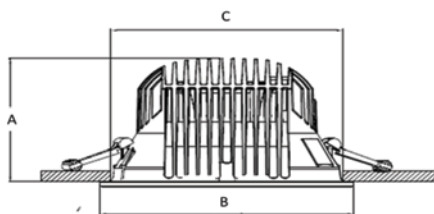

Product ID	A (mm)	B (mm)	C (mm)
Micro - DN478 PG	71	ø137	ø125
Mini - DN488 PG	88.5	ø163	ø150
Compact Power - DN498 PG	119.5	ø218.3	ø200

Dimensions in mm (Nominal)

LuxSpace Gen III - IP54 continued

LUXSPACE GEN III - IP54			
Family name	LuxSpace Gen III - IP54	Unified Glare Ratio (UGR)	22
Model	Micro - DN478 PG Mini - DN488 PG Compact Power - DN498 PG	Driver	External Fixed driver
Lumen/ Watt	3000K Micro - 7W/ 600lm Mini - 10W/ 960lm Compact Power -20W/ 1900lm 4000K Micro - 7W/ 640lm Mini - 10W/ 1000lm Compact Power -20W/ 2000lm	Dimmable	No, fixed output only
Correlated Colour Temperature (CCT)	3000K, 4000K	Installation	Recessed mounting with flexible spring clips
Colour Rendering Index (CRI)	80	IP rating	IP54 (front cover only)
Flex and Plug	Yes	Colour of housing	White
Lifetime L70*	50,000hrs	Application	Retail, Hospitality, Offices
		Accessories	Adaptor ring (White/Grey)
		Reflector	Glossy
		Suspension Height - min/max	n/a
		Maximum Run Length	n/a